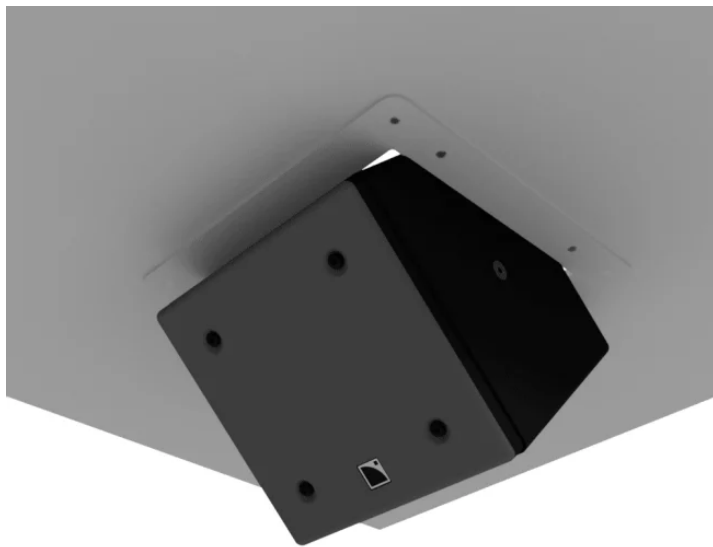

## Innfellingsbrakett for L-Acoustics **X4i**, Sort

Produktnummer: SC-IC-X4i-B

<https://www.scandec.no/sc-ic-x4i-b>

MUSIC SOUNDS BETTER WITH US

L-ACOUSTICS

5XT

Innfellingsbrakett for L-Acoustics **5XT**, Hvit, under 20mm  
Produktnummer: SC-IC-5XT-U20-W