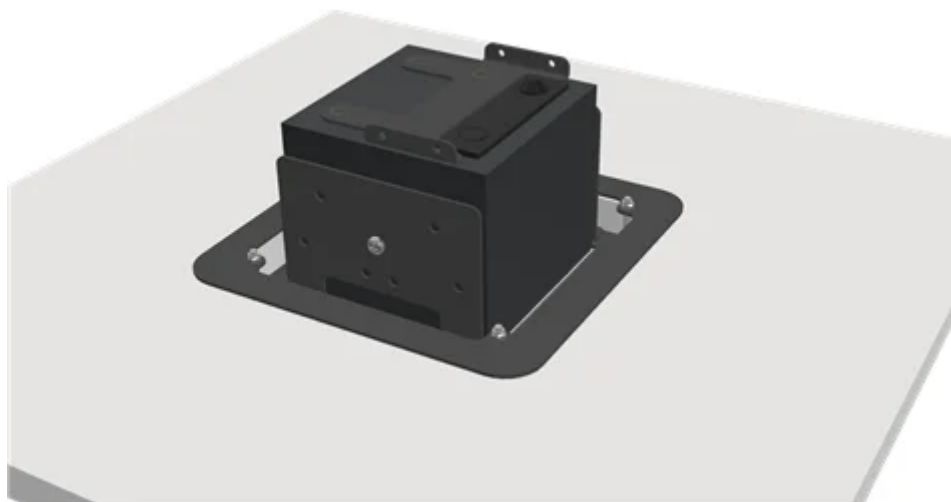

Innfellingsbrakett for L-Acoustics X4i, Sort, under 20mm
Produktnummer: SC-IC-X4i-U20-B