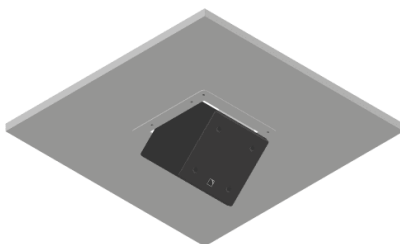

## Innfellingsbrakett for L-Acoustics **X4i**, Sort

Produktnummer: SC-IC-X4i-B

<https://www.scandec.no/sc-ic-x4i-b>

MUSIC SOUNDS BETTER WITH US

L-ACOUSTICS

5XT

Innfellingsbrakett for L-Acoustics **5XT**, Hvit, under 20mm  
Produktnummer: SC-IC-5XT-U20-W