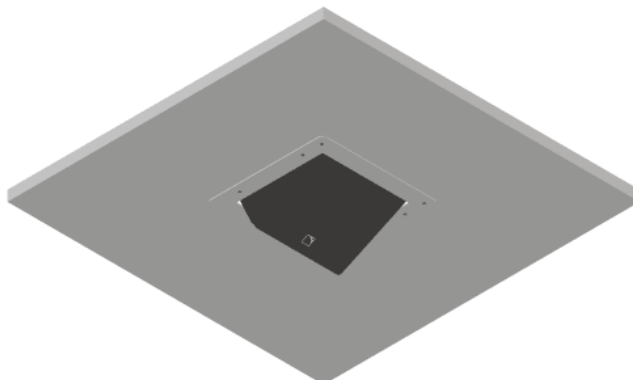

MUSIC SOUNDS BETTER WITH US